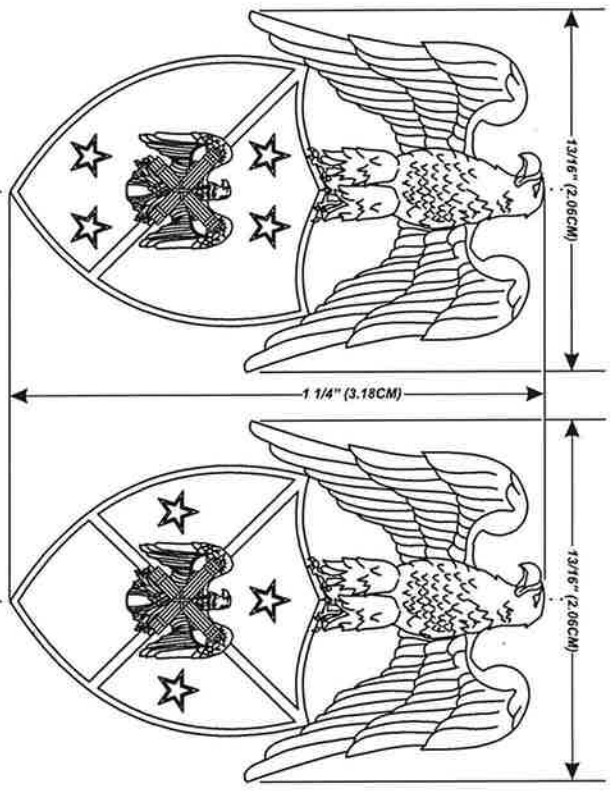

SIX TIMES SIZE

ACTUAL SIZE

**COLLAR INSIGNIA
AIDE TO THE VICE CHIEF OF THE NATIONAL GUARD BUREAU**

SIX TIMES SIZE

ACTUAL SIZE

**SUGGESTED DESIGN I
COLLAR INSIGNIA
AIDE TO THE CHIEF OF THE NATIONAL GUARD**

Encl 1

UNLESS OTHERWISE SPECIFIED DIMENSIONS ARE IN INCHES OR FRACTIONS OF INCHES. DIMENSIONS IN DECIMALS ARE TO NEAREST ANGLES.

EXAMINED *TZL*
 CHECKED *CA*
 PREPARED *CA*
 APPROVED *David V. McKeown*
CHIEF AND VICE CHIEF, NATIONAL GUARD BUREAU U.S. ARMY

MATERIALS:

**AIDE TO CHIEF, NATIONAL GUARD BUREAU
AIDE TO VICE, CHIEF, NATIONAL GUARD BUREAU**

Aide to Chief

Aide to Vice Chief

COLLAR INSIGNIA

Aide to Chief: On a gold colored metal shield shaped device, 3/4 inch (1.91 cm) in height divided diagonally from upper left to lower right, the upper part ultramarine blue and the lower part dark blue superimposed on an eagle displayed with wings inverted, two crossed fasces, all gold, between four white five pointed stars, two above and two below; at the top of the shield a gold eagle displayed with wings inverted 1/2 inch (1.27 cm) in height. Overall dimensions of the device are 1 1/4 inches (3.18 cm) in height and 13/16 inch (2.06 cm) in width.

Aide to Vice Chief: On a gold colored metal shield shaped device, 3/4 inch (1.91 cm) in height divided diagonally crossed from upper left to lower right and from upper right to lower left, the upper and lower sections ultramarine blue and the right and left sections dark blue superimposed on an eagle displayed with wings inverted, two crossed fasces, all gold, between three white five pointed stars, one above and one to the left and one to the right; at the top of the shield a gold eagle displayed with wings inverted 1/2 inch (1.27 cm) in height. Overall dimensions of the device are 1 1/4 inches (3.18 cm) in height and 13/16 inch (2.06 cm) in width.